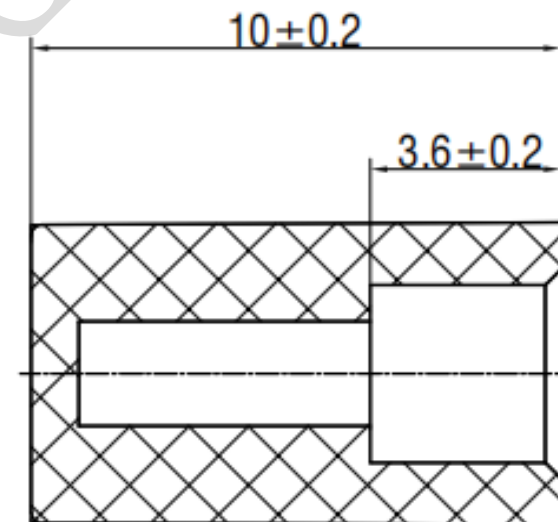

SWITCH CAP
P/N:SC 120

Materials ABS

Color Black

Packaging

Bulk Package

Inner Package: Plastic bag

Outer Package: Carton

VERSION		PROJECTION	DESIGN	AO YU DA
KH14FE22E			DRAWN	AO YU DA
SCALE	SIZE	 Dimensions are shown:mm(inches)	APPROVAL	XU JUN HUI
5:1	A4		2018.12.06	