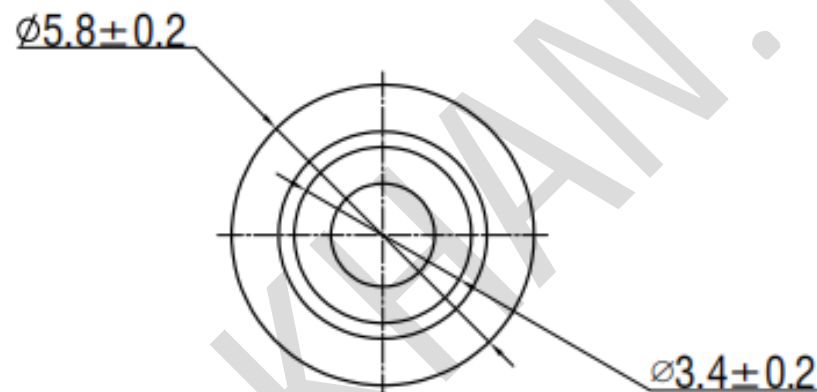

SWITCH CAP
P/N:SC 120

Materials ABS

Color Black

Packaging

Bulk Package

Inner Package: Plastic bag

Outer Package: Carton

VERSION		PROJECTION	DESIGN	AO YU DA
KH14FE22E			DRAWN	AO YU DA
SCALE	SIZE	 Dimensions are shown:mm(inches)	APPROVAL	XU JUN HUI
5:1	A4		2018.12.06	